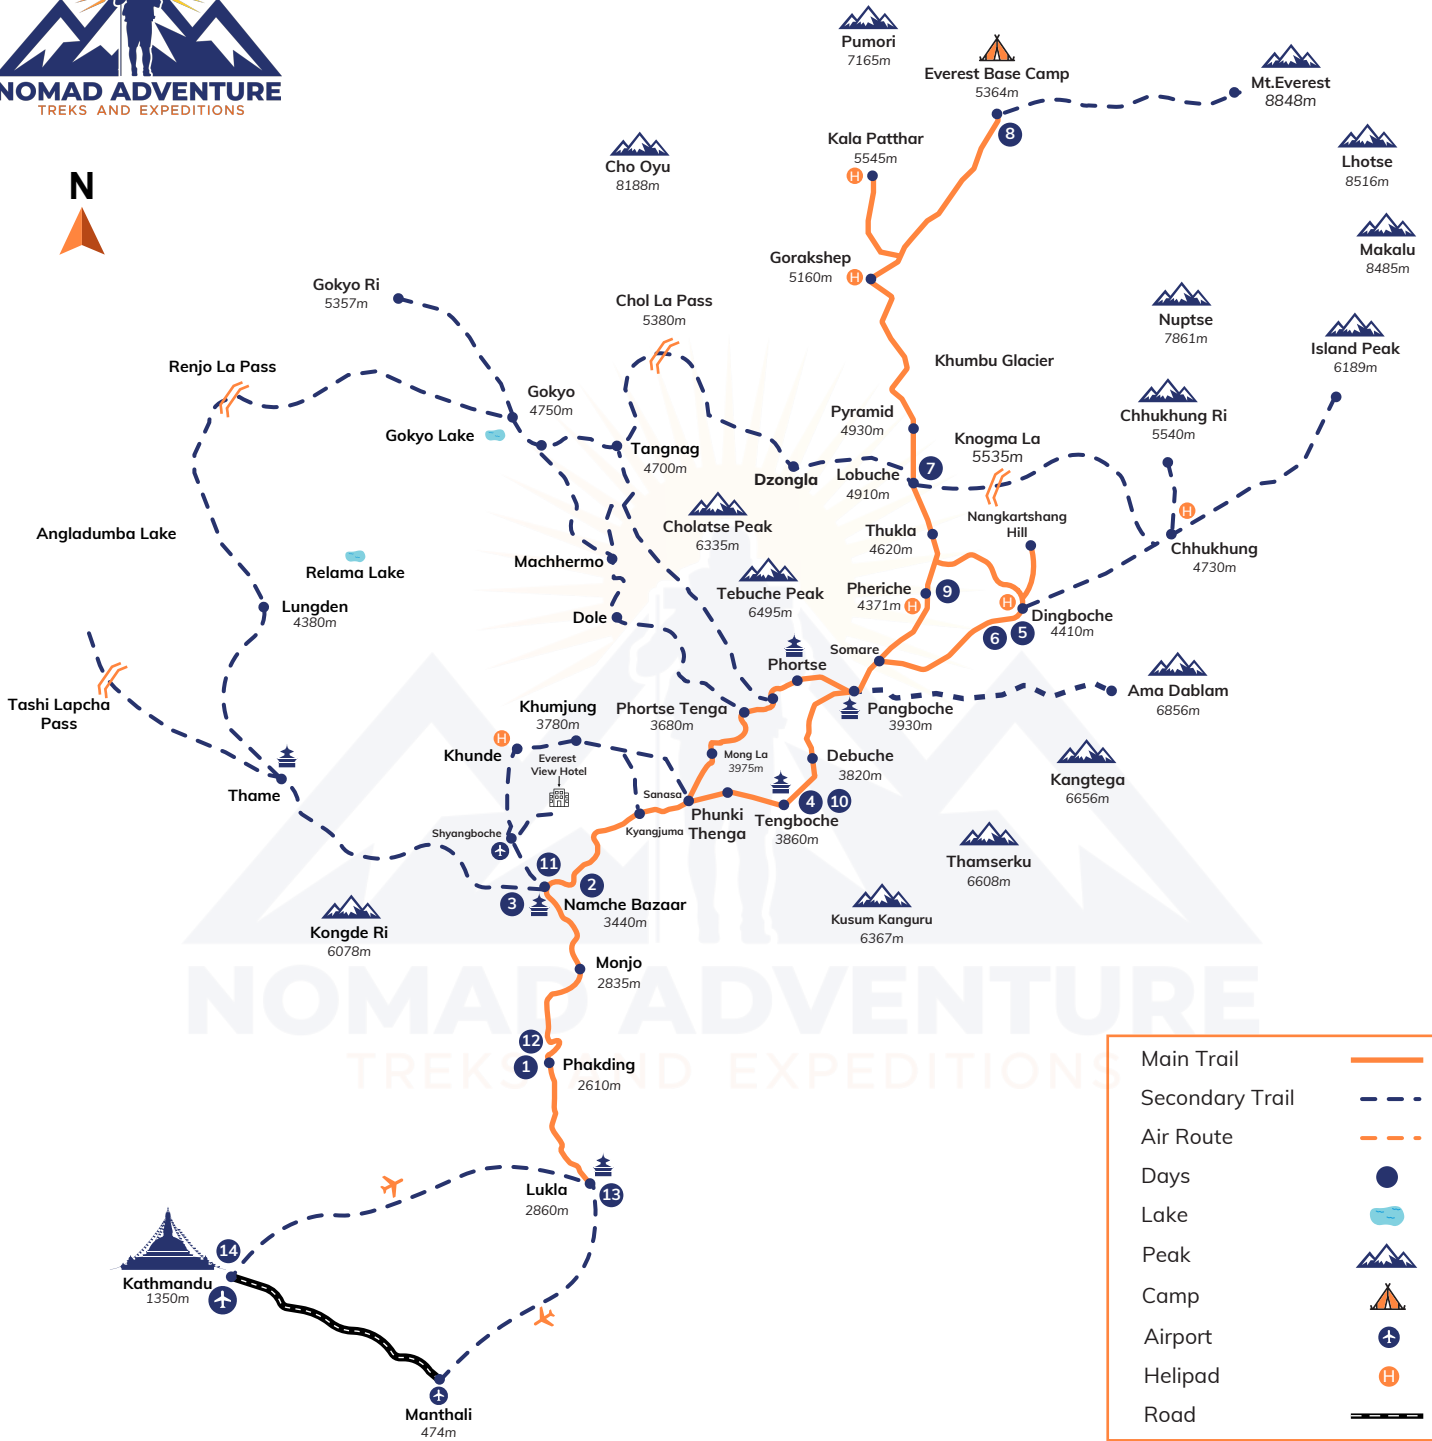

14 Days

# Everest Base Camp Trek Route Map

Main Trail	—
Secondary Trail	- - -
Air Route	- · - · -
Days	●
Lake	☪
Peak	⚓
Camp	⛖
Airport	✈
Helipad	⊕
Helipad	Ⓜ
Road	▬

## ALTITUDE CHART