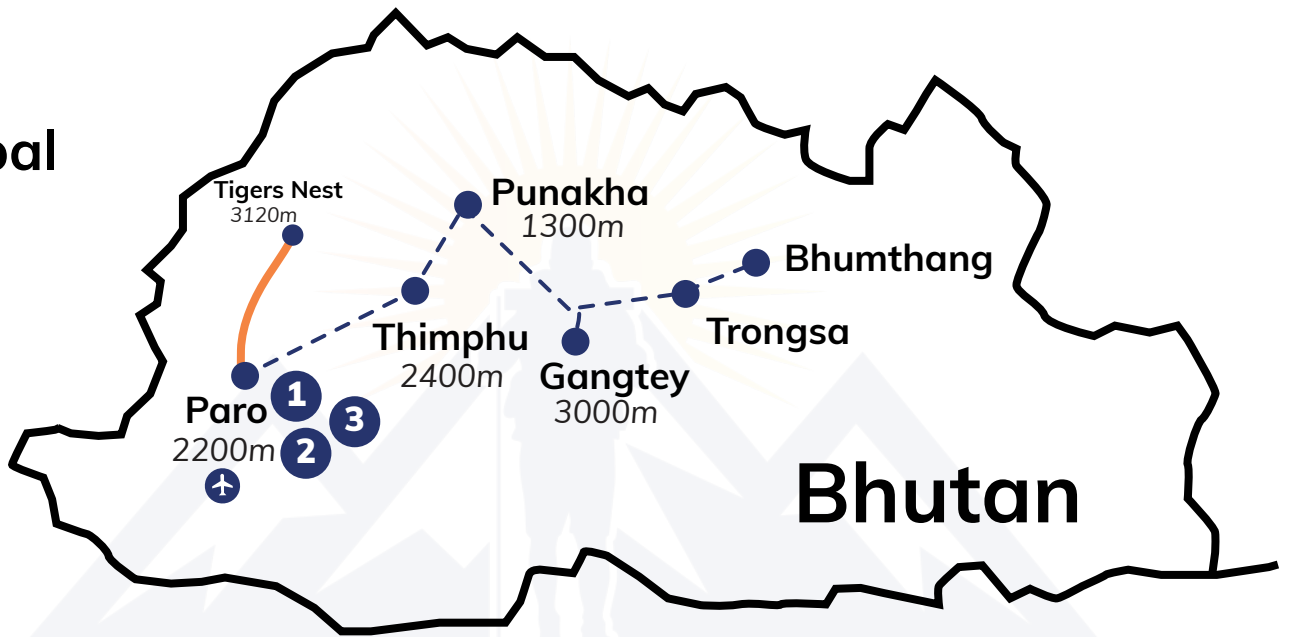

N

Nepal

India

Bangladesh

Main Trail	
Secondary Trail	
Air Route	
Days	
Lake	
Peak	
Camp	
Airport	
Helipad	
Road	

ALTITUDE CHART