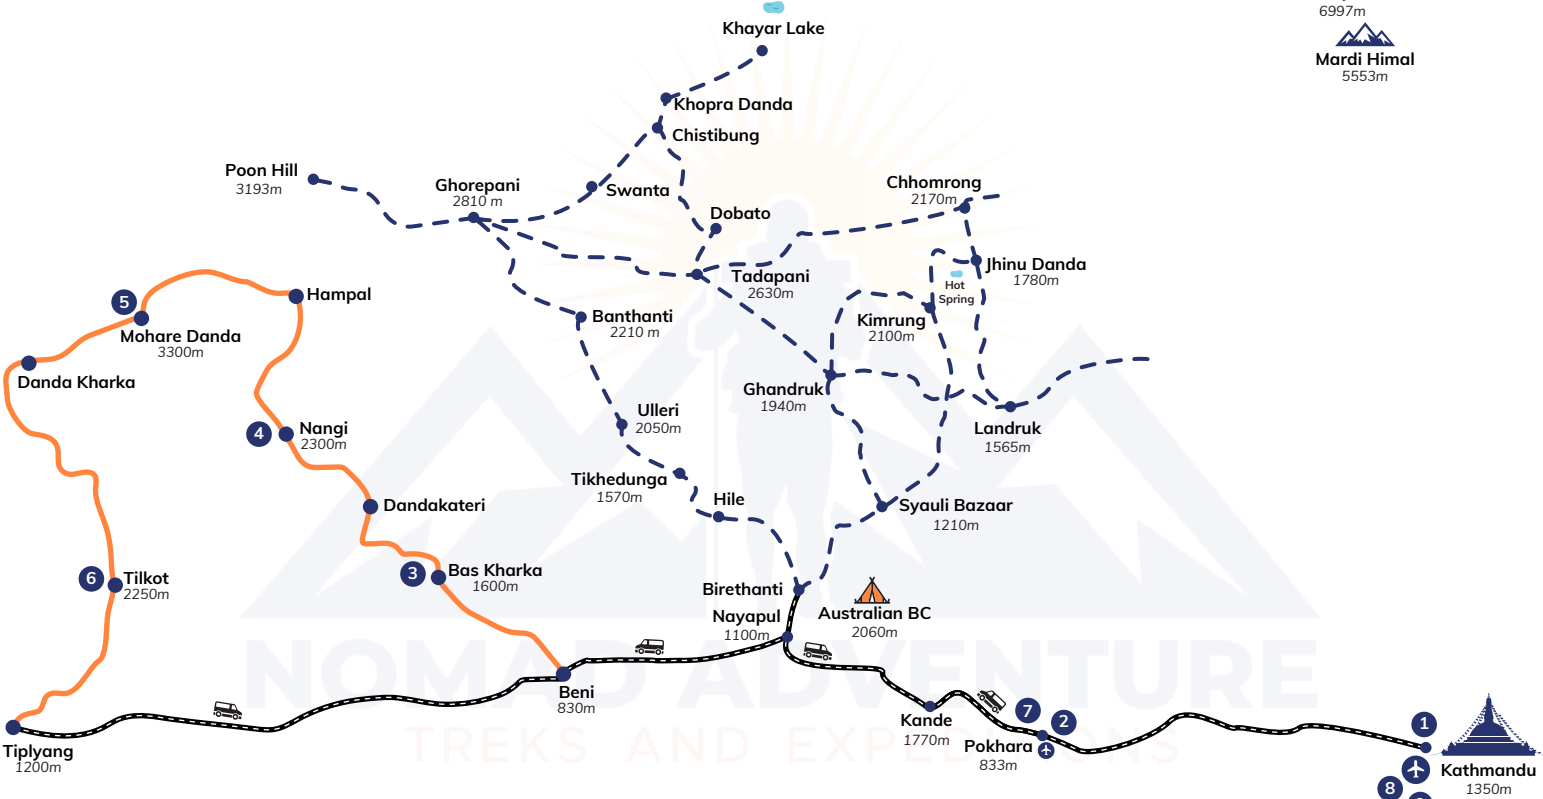

Gangapurna  
7454m

Annapurna III  
7955m

Tent Peak  
5895m

Annapurna I  
8091m

Annapurna South  
7219m

Hiunchuli  
6441m

Annapurna IV  
7525m

Machhapuchhre  
6997m

Mardi Himal  
5553m

Main Trail	
Secondary Trail	
Air Route	
Days	
Lake	
Peak	
Camp	
Airport	
Helipad	
Road	

ALTITUDE CHART