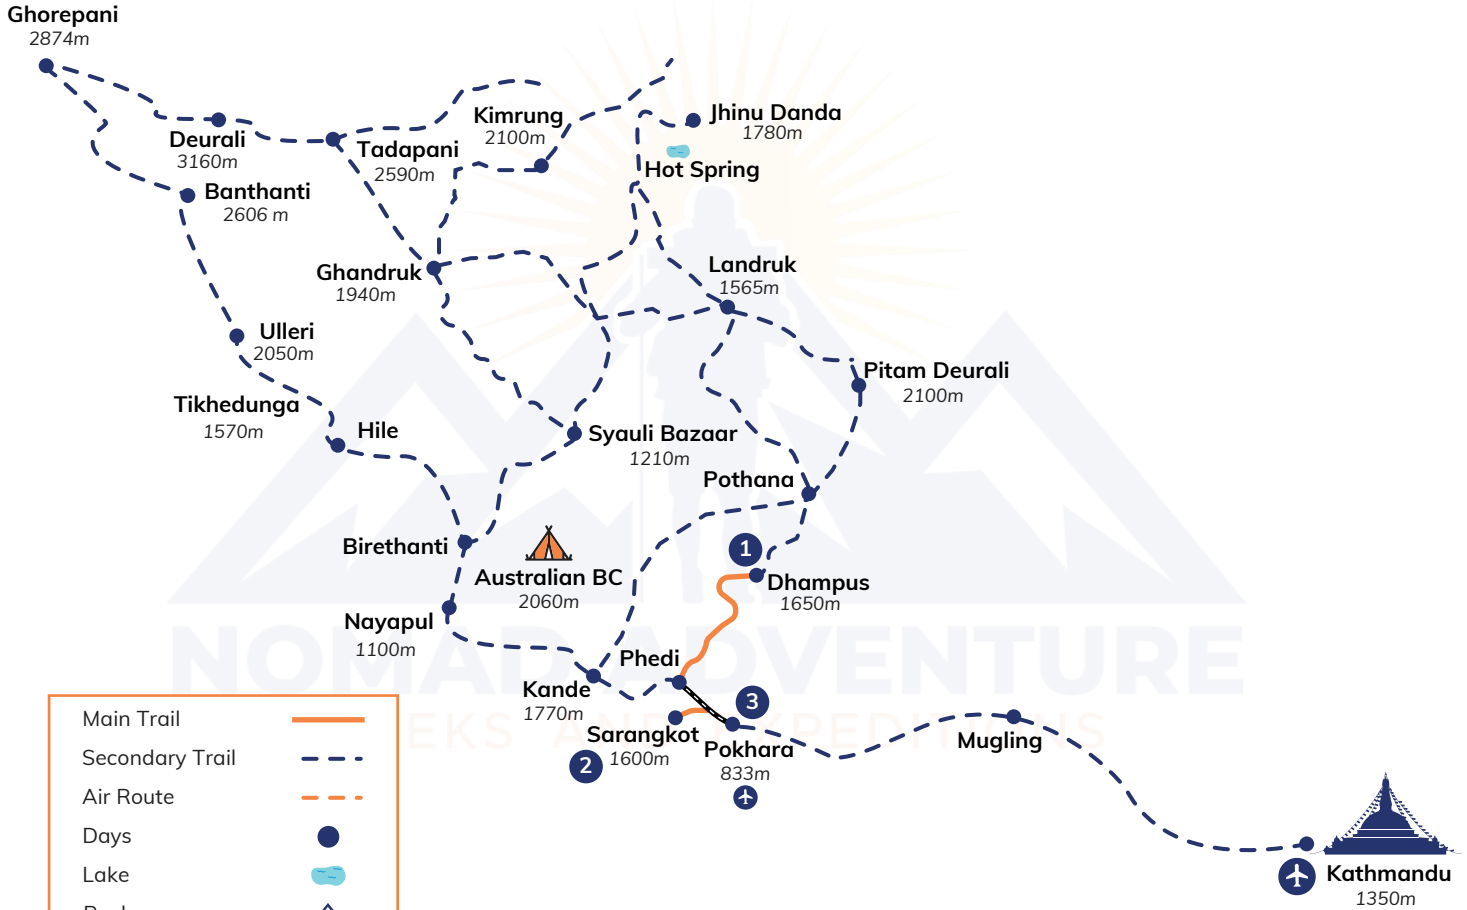

3 Days | Dhampus Sarangkot Trek

Annapurna I
8091m

Annapurna South
7219m

Hiunchuli
6441m

ALTITUDE CHART